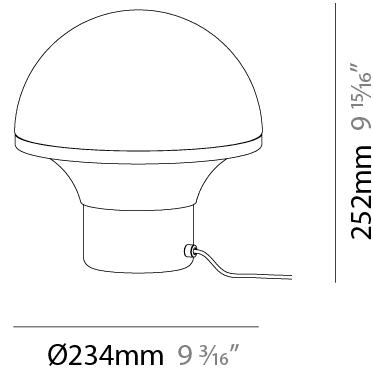

PROJECT	_____
TYPE	_____
SPECIFIER	_____
QUANTITY	_____
DATE	_____

GEYSER PORTABLE

D94039

base number

1. To build a product code in our configurator select the specify button on the base model # product page
2. To build a manual product code on this datasheet choose from the options listed below in blue font and add the suffix to the base model #

GENERAL

Series: Geysler
Brand: Milan
Division: Design
Mounting Type: Portable
Mounting Location: Table
Subcategory: Table

PHYSICAL

Shape: Abstract
Diameter (mm): 234
Diameter (in): 9 ³/₁₆
Height (mm): 252
Height (in): 9 ¹⁵/₁₆
Light Distribution: Omnidirectional
Weight (kg): 4.1
Weight (lbs): 8.999
Diffuser: Satin Opal Acid-Etched Blown Glass
Fixture Finish: BLK
Fixture Material: Stainless Steel
Upon Request: Bolt Down

ELECTRICAL

Number of Lamps: 1
Lamp Type: LED Retrofit
Lamp Shape: A19
Bulb Included: Bulb Not Included
Total Output Wattage (W): 9
Max. Wattage Per Lamp (W): 9
Lamp Base: E26
Dimming: 5-Step Touch Dimming
Input Voltage (V): 120
Upon Request: 277Vac / GU24

LED

OPTICAL

RATINGS AND CERTIFICATIONS

Certified By: CSA Certified to UL and CSA Standards
IP rating: IP20