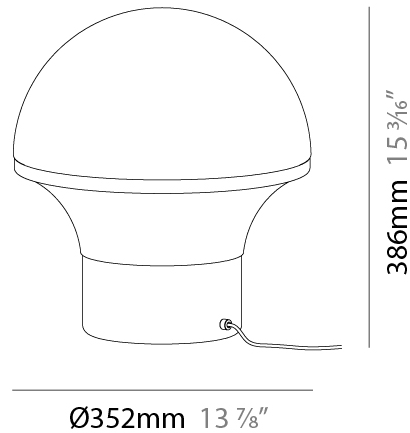

PROJECT	
TYPE	
SPECIFIER	
QUANTITY	
DATE	

GEYSER PORTABLE

D94040

base number

1. To build a product code in our configurator select the specify button on the base model # product page
2. To build a manual product code on this datasheet choose from the options listed below in blue font and add the suffix to the base model #

GENERAL

Series: Geysler
Brand: Milan
Division: Design
Mounting Type: Portable
Mounting Location: Table
Subcategory: Table

PHYSICAL

Shape: Abstract
Diameter (mm): 352
Diameter (in): 13 7/8
Height (mm): 386
Height (in): 15 3/16
Light Distribution: Omnidirectional
Weight (kg): 5.0
Weight (lbs): 10.999
Diffuser: Satin Opal Acid-Etched Blown Glass
Fixture Finish: BLK
Fixture Material: Stainless Steel
Upon Request: Bolt Down

ELECTRICAL

Number of Lamps: 1
Lamp Type: LED Retrofit
Lamp Shape: A19
Bulb Included: Bulb Not Included
Total Output Wattage (W): 12
Max. Wattage Per Lamp (W): 12
Lamp Base: E26
Dimming: 5-Step Touch Dimming
Input Voltage (V): 120
Upon Request: 277Vac / GU24

LED

OPTICAL

RATINGS AND CERTIFICATIONS

Certified By: CSA Certified to UL and CSA Standards
IP rating: IP20