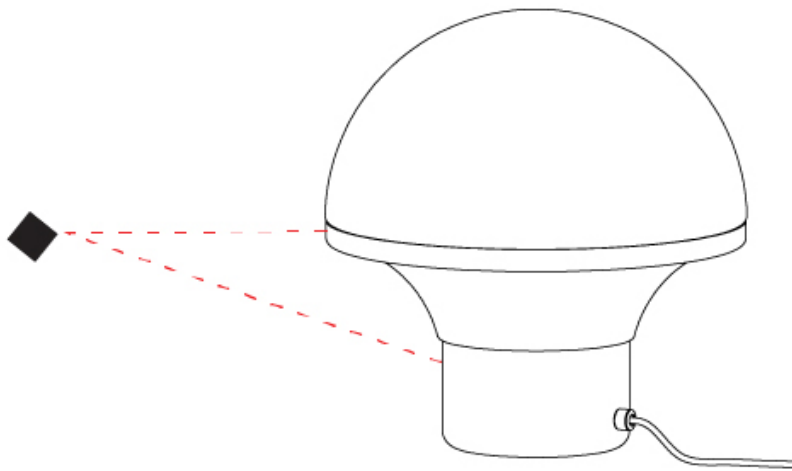

GEYSER PORTABLE

D94039

PROJECT _____

TYPE _____

SPECIFIER _____

QUANTITY _____

DATE _____

D